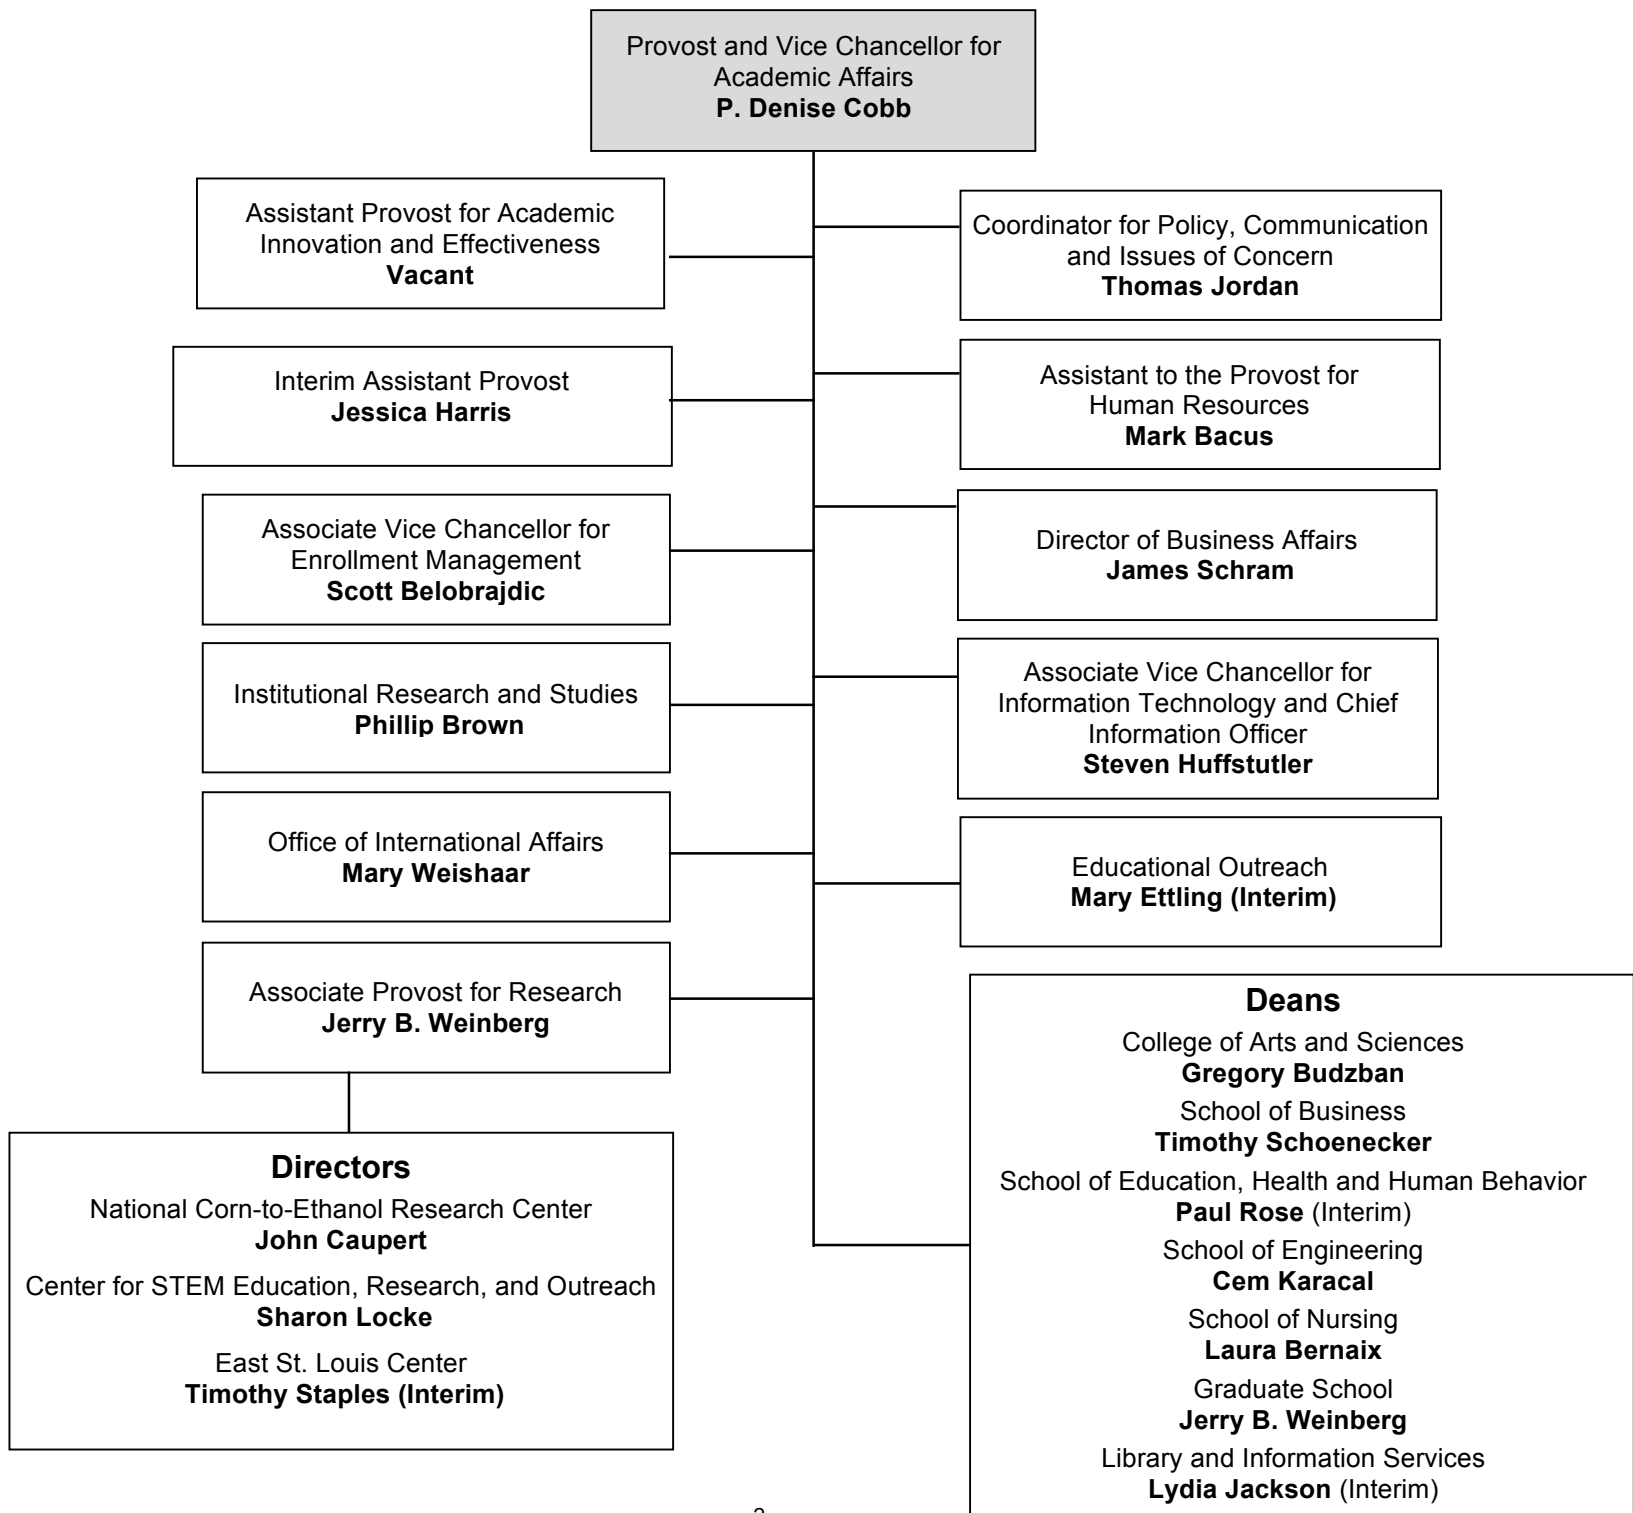

Southern Illinois University Edwardsville Organizational Chart

Vice Chancellor
for Administration
Rich Walker

Director of Planning
and Budgeting
Janet Haroian

Administrative
Services
Robert Vanzo

Facilities
Management
Craig Holan