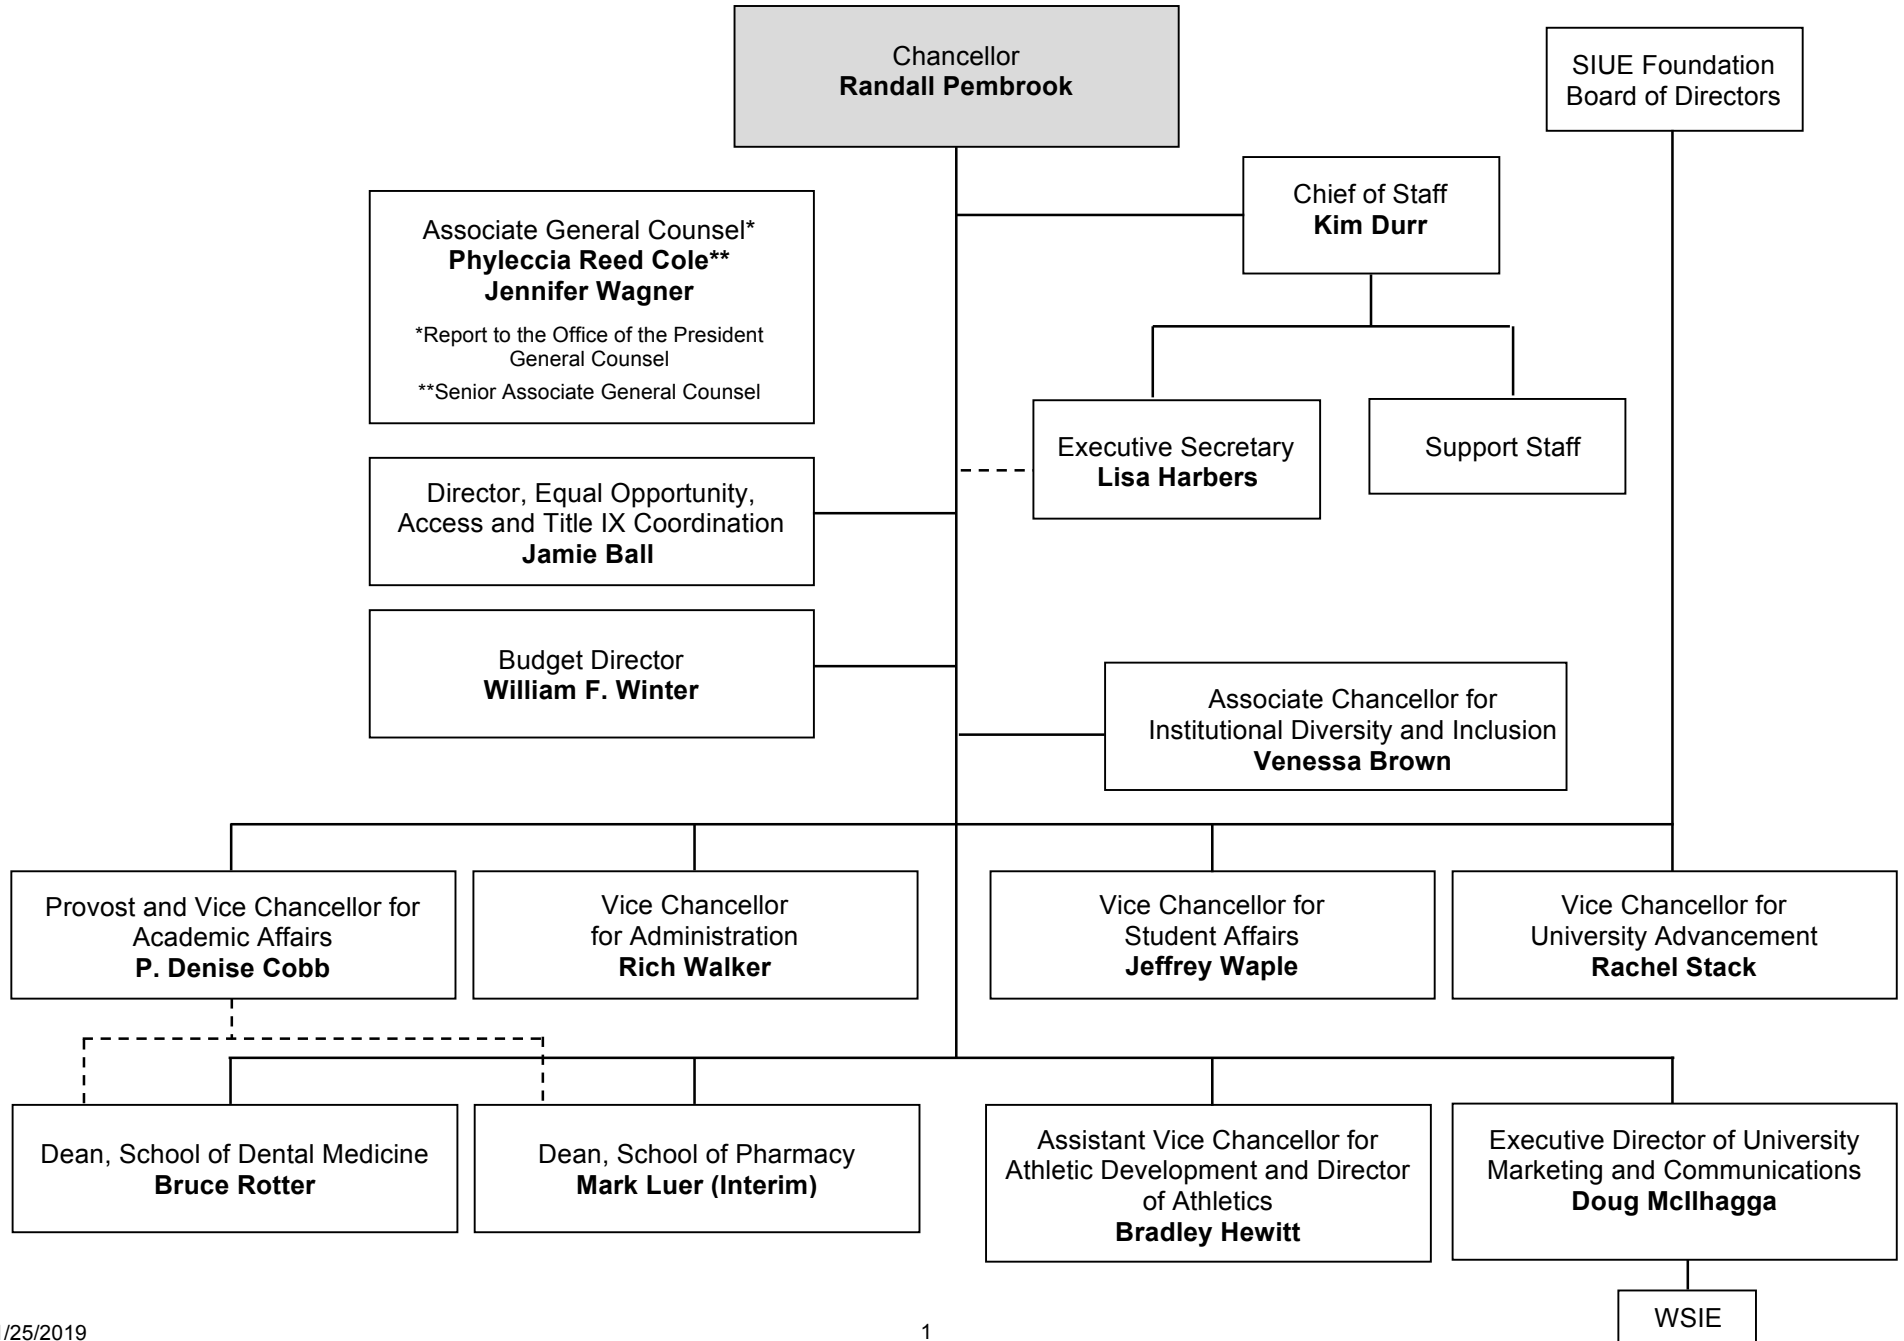

Southern Illinois University Edwardsville Organizational Chart

Vice Chancellor
for Administration
Rich Walker

Director of Planning
and Budgeting
Janet Haroian

Administrative
Services
Robert Vanzo

Facilities
Management
Craig Holan